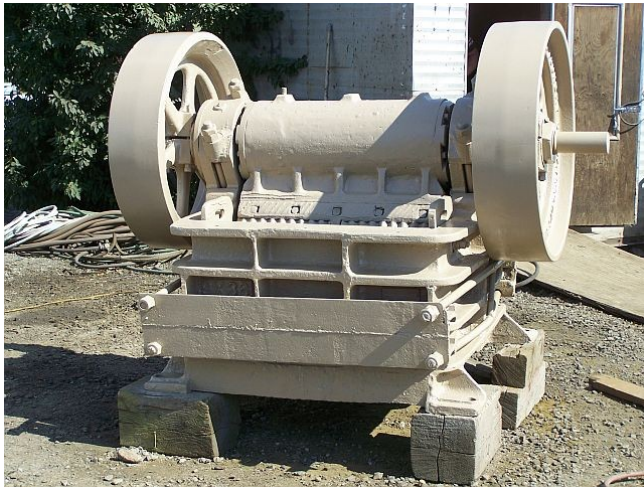

[Used Roller Bearing Jaw Crusher. 9 in. x 36 in. 50 HP Electric Motor.](#)

**[Inventory ID #48121]**

Used Roller Bearing Jaw Crusher. 9 in. x 36 in. 50 HP Electric Motor.