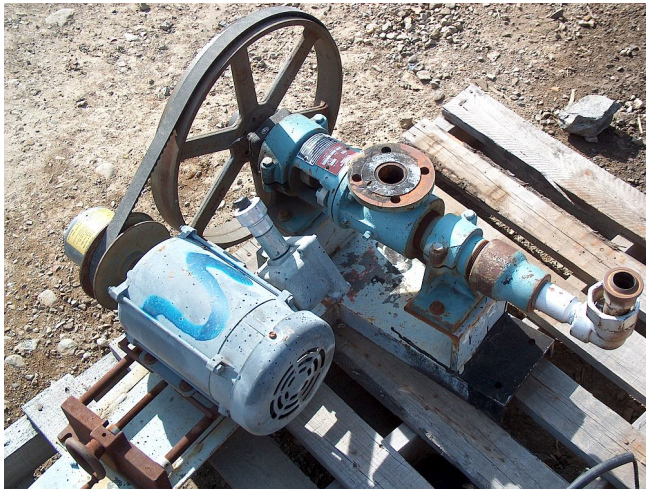

[Used Robins-Myers Positive Displacement Pump. Type: QDC,1L3 - 1.5 in. X 1 in. On Frame with Electric Motor](#)
[Inventory ID #44170]

Used Robins-Myers Positive Displacement Pump. Type: QDC,1L3 - 1.5 in. X 1 in. On Frame with Electric Motor