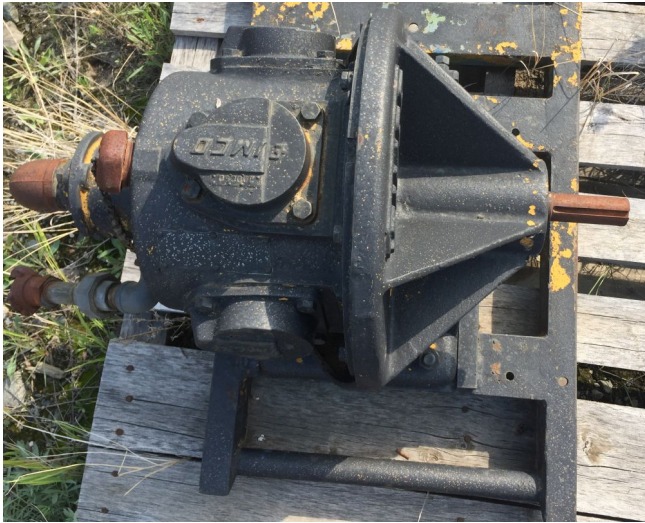

## Used Eimco Piston Air Motor. Model:200

**[Inventory ID #41824]**

- Eimco Piston Air Motor.
- Model: 200
- 5 cylinder
- Rated at 10 HP
  - 90 PSI.
  - 1100 RPM.
- Reversible.