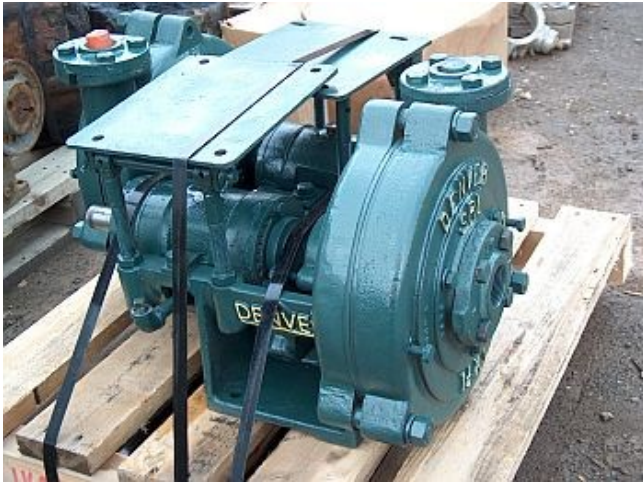

[Used Denver Slurry Pump. 1 1/4 in. X 1 in. 2 HP](#)  
**[Inventory ID #44820]**

Used Denver Slurry Pump. 1 1/4 in. X 1 in. 2 HP