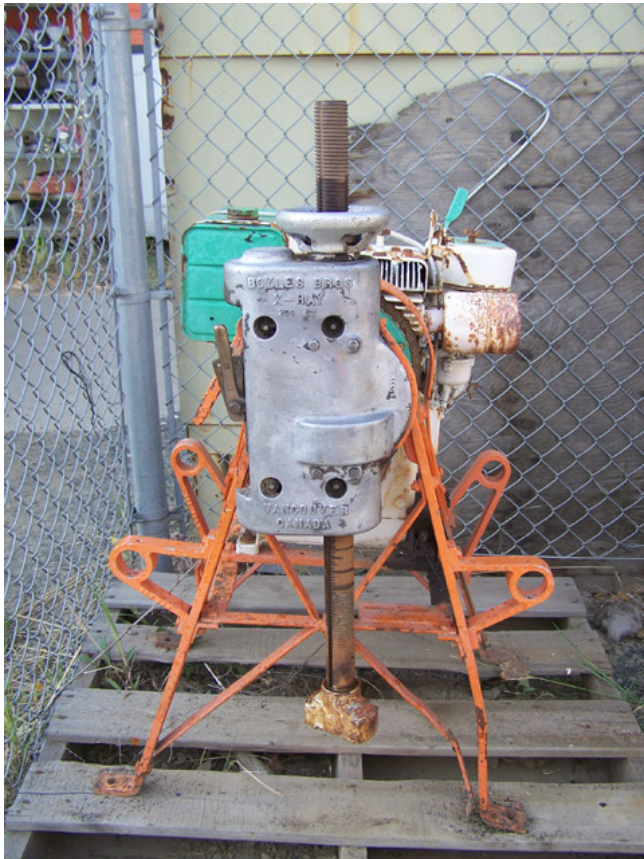

Used Boyles X-ray Diamond Drill. Comes with Gas Drive Engine.

[Inventory ID #42781]

- Boyles Bros. X-Ray Diamond Drill
- Model. XR-XGG-64
- 2 Speed Drill Head
- Manual Clutch
- Briggs & Stratton 11HP Air Cooled Gas Drive Engine.
- 1-1/8 In. Dia. Feed Screw ID
- Feed Travel 16 In.