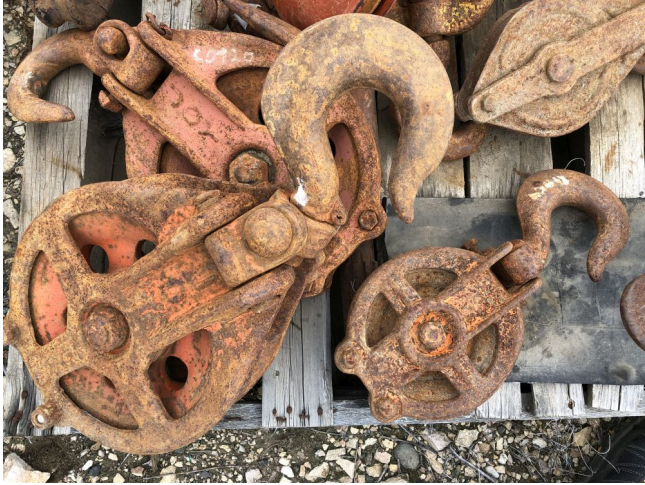

[Used 6 in. & 8 in. Joy sheave blocks](#)

**[Inventory ID #44705]**

Used 6 in. & 8 in. Joy sheave blocks