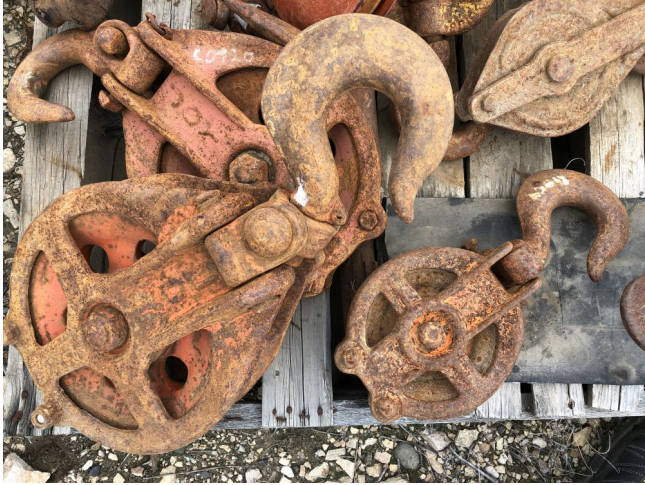

Used 6 in. & 8 in. Joy sheave blocks

[Inventory ID #44705]

Used 6 in. & 8 in. Joy sheave blocks