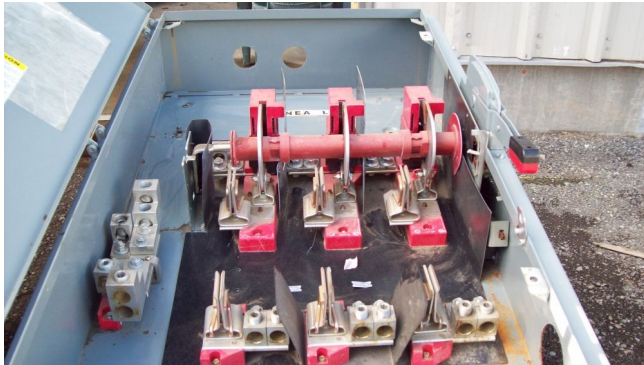

Square D 600 Amp Electrical Disconnects

[Inventory ID #60392]

Fabricante: SQUARE D

- 600 volt.
- Fusible service entrance.
- Made in Canada.