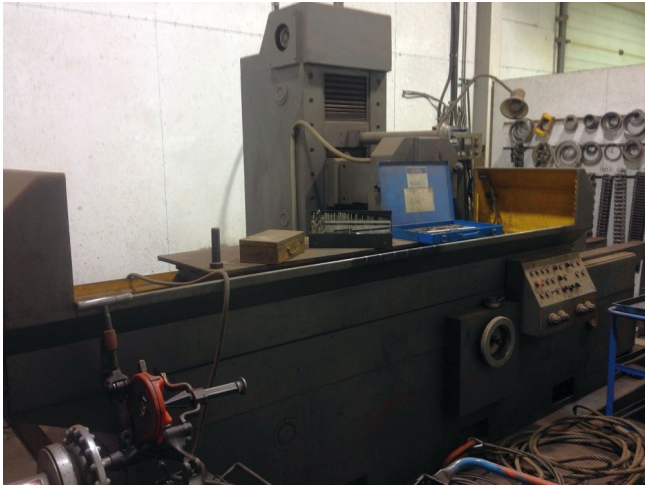

[Rectificadora Plana Stanko 3L722B-80](#)

[Inventory ID #66483]

- **2 - Electro magnetic chucks.**
- **Rapid to grinding head.**
- **Coolant tank & pumps.**
- **Please contact for additional details.**