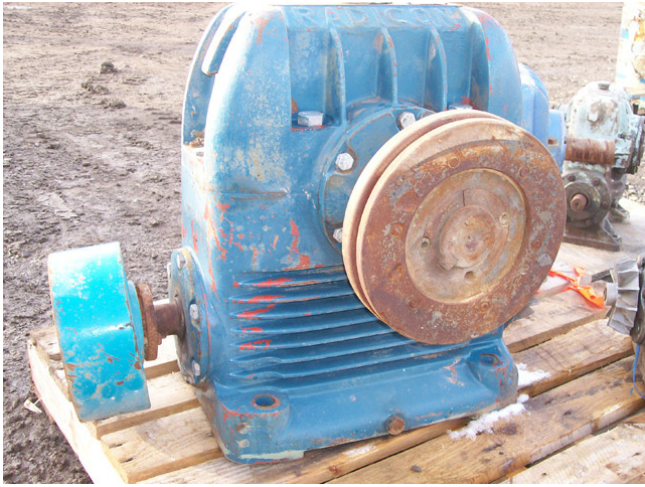

[Radicon Size 8 Right Angle Reducer. 16:1 Ratio.](#)
[Inventory ID #45001]

Radicon Size 8 Right Angle Reducer. 16:1 Ratio.