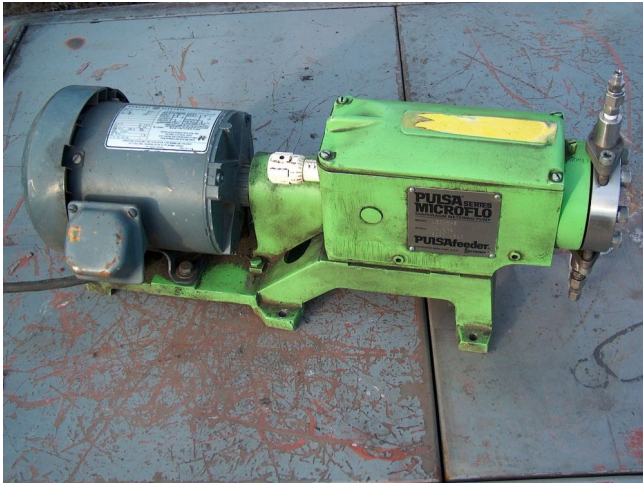

[Pulsa Diaphragm Metering Pumps for Sale](#) [Inventory ID #47077]

- **Pulsa Series Microflow diaphragm metering pump.**
- **Model L30-S-E.**
- **Up to 30 GPH.**
- **1/6 HP single phase electric motor**