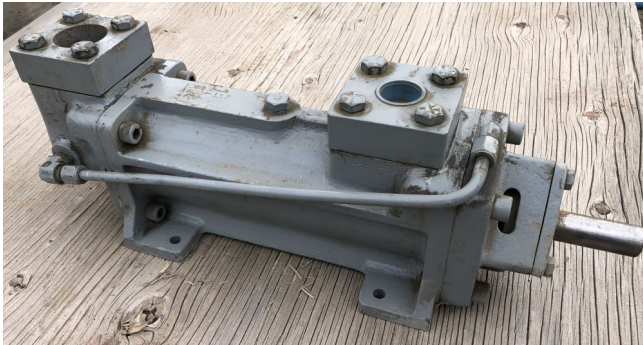

## [Positive Displacement Pump. Model: C6DB-137.](#)

**[Inventory ID #44183]**

- IMO Three Screw Pump
- Series 6
- Model: C6DB-137.
- Output Pressure:
  - 1500 PSI
  - 103 BAR
- Capacity Range:
  - 7 - 28 GPM
- Speed Range:
  - 1150 - 3500 RPM
- 2 Units Available.
- Location: BC Canada.