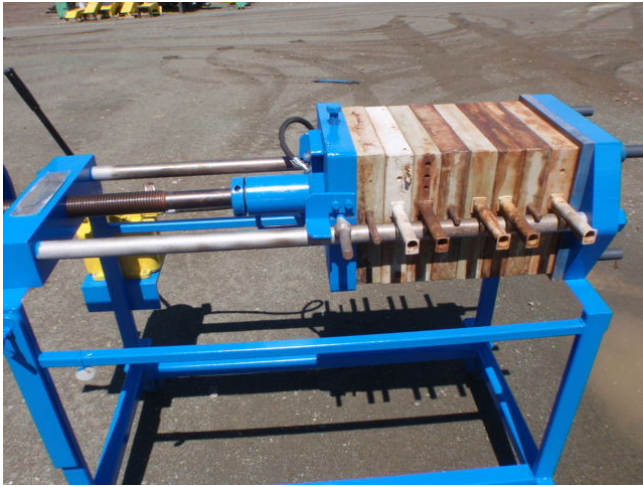

## Perrin 12 x 12 Plate Filter Press

**[Inventory ID #51796]**

- Size: 12 in. x 12 in.
- 8 recessed polypropylene plates.
- Manual handwheel closure with hydraulic assist.