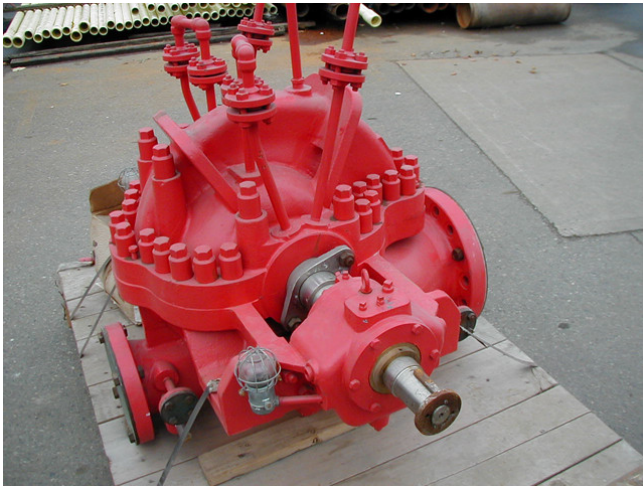

[New Ebara Centrifugal Pump. Stainless Steel. 10 in. x 6 in. 360
PSI.](#)

[Inventory ID #42350]

New Ebara Centrifugal Pump. Stainless Steel. 10 in. x 6 in. 360 PSI.