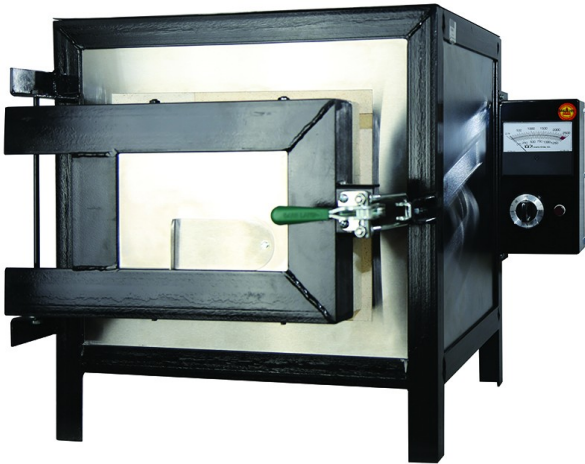

New Assay Electric Furnaces [Inventory ID #58775]

New Assay Electric Furnaces - Front Loading Kilns

- 17 Models Available
- Kilns May Be Used For Any Media
- Interior Walls of 2300°F Insulating Fire Brick
- Solid Block Back-Up Insulation That Will Not Pack Down or Burn Out During Prolonged Use
- Plug Doors Insure Minimum Heat Loss
- Heavy Duty Hinges Prevent Sagging
- Solid Arch Plate Prevent Brick Dusting onto Ware
- Fast Firing at Low Amperage
- Complete with Pyrometer
- Infinite Switches to Allow Flexible Firing
- Pilot Lights Indicate when Kiln is On
- Electronic Temp Control Units Available at Additional Cost
 - *Temperature is maintained within 2 degrees using Automatic Control*

Model	Inside Dimensions			Outside Dimensions			Cubic Feet	Weight lbs.	Volts	Amps	Watts	Price	Crating
	W	D	H	W	D	H							
6	6"	6"	6.5"	14"	15"	23"	0.14	70	120	14	1440	\$1,471	\$49
9	9"	10"	6.5"	17"	19"	23"	0.34	95	120	15	1800	\$1,774	\$49
11	9"	10"	11"	17"	19"	27"	0.57	125	120	15	1800	\$1,903	\$75
12	12"	12"	6.5"	20"	21"	23"	0.54	130	120	15	1800	\$1,903	\$75
13	12"	12"	8"	20"	21"	24"	0.75	140	240	14	3600	\$2,040	\$75
16	16"	16"	11"	24"	25"	27"	1.40	190	240	20	4800	\$2,609	\$88
18	18"	25"	11"	26"	30"	27"	2.90	340	240	45	10800	\$4,547	\$88
21	20"	20"	8"	28"	30"	25"	1.90	230	240	24	5760	\$4,118	\$96
30	16"	16"	15.5"	24"	25"	32"	2.30	270	240	24	5760	\$4,194	\$96
40	16"	17"	20"	24"	26"	36"	3.10	370	240	36	7200	\$4,320	\$96
50	20"	20"	20"	28"	30"	49"	4.60	420	240	36	8640	\$4,579	\$104
60	20"	20"	24.5"	28"	30"	53"	5.50	520	240	48	11520	\$5,252	\$104
80	24"	24"	24.5"	42"	34"	52"	8	720	240	56	13440	\$8,633	\$193
100	24"	24"	30"	42"	34"	58"	10	850	240	70	15600	\$9,407	\$267
120	24"	24"	38.5"	42"	34"	66"	12.70	950	240	86	20640	\$11,031	\$267
150	28"	28"	33"	48"	48"	60"	15	1200	240	95	22800	\$16,838	\$267
200	38"	26"	35.5"	58"	46"	63"	20	1500	240	71	25680	\$19,429	\$267