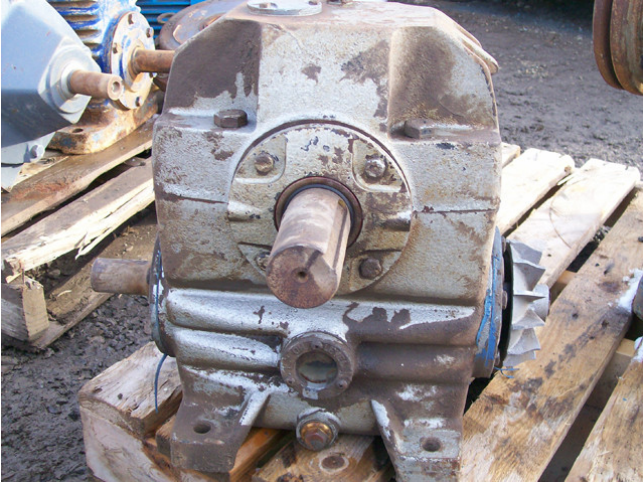

[Highgear Size 5 Right Angle Reducer. 30:1 Ratio.](#)

**[Inventory ID #45003]**

Highgear Size 5 Right Angle Reducer. 30:1 Ratio.