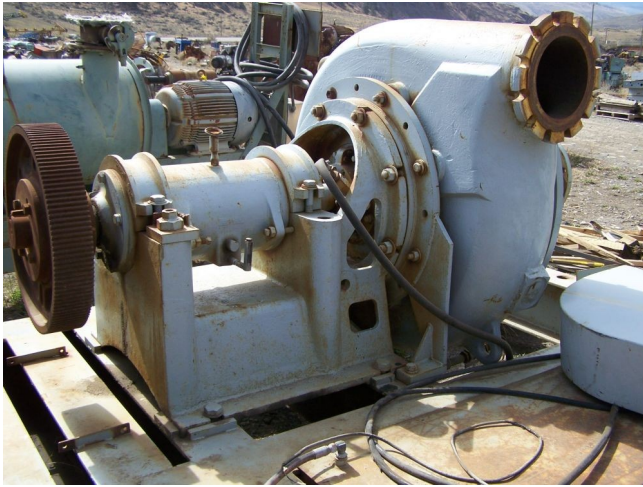

[Georgia Iron Works 10 x 10 x 32 Slurry Pump](#) **[Inventory ID #62109]**

- **Size: 10 in. x 10 in. x 32 in.**
- **Low maintenance.**
- **Severe duty.**
- **Abrasion resistant.**
- **Alloy casing and impeller.**
- **Good overall condition.**