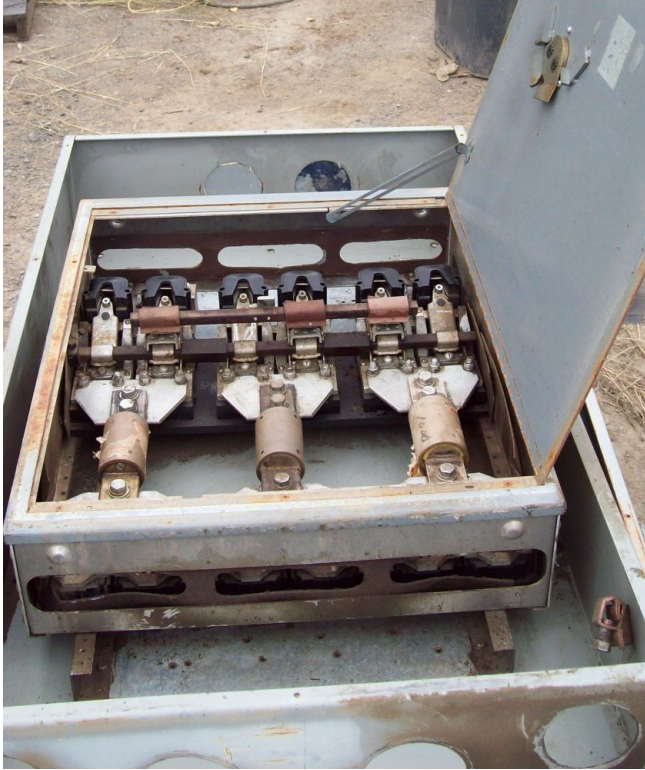

Federal Pacific 1200 Amp Electrical Disconnects
[Inventory ID #59780]

- 600 volt.
- Fused style.
- 3 pole