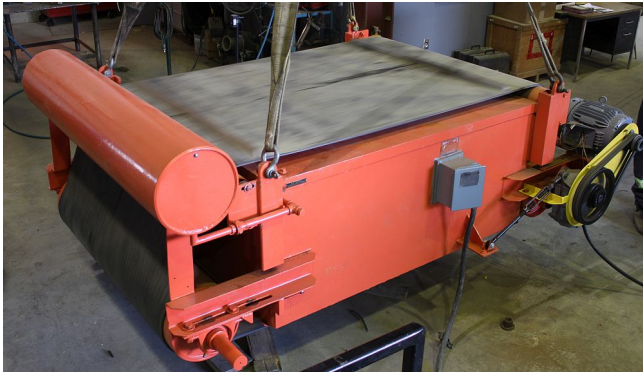

Eriez 54 x 98 Correa Imán
[Inventory ID #59960]

Fabricante: ERIEZ

- **Series 7000.**
- **Model: SF 775.**
- **54 in. wide x 98 in. long belt.**
- **Style: SC-1.**
- **7.5 hp drive motor.**
- **Shaft mount reducer.**
- **Belt speed: 450 ft. per minute.**
- **Supplied refurbished.**