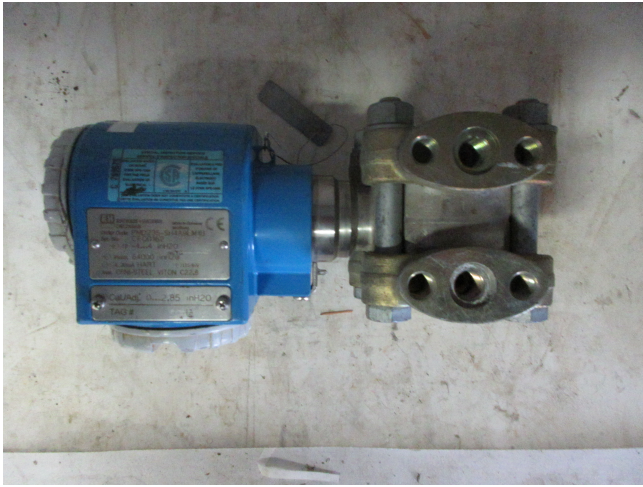

Endress Hauser Flowmeter

[Inventory ID #1387502]

Endress Hauser Flowmeter

Ser-No. CFQ0162

Pmax. 64000 in H2O

4...20mA HART

MAT. CRNI-Steel Viton C22.8