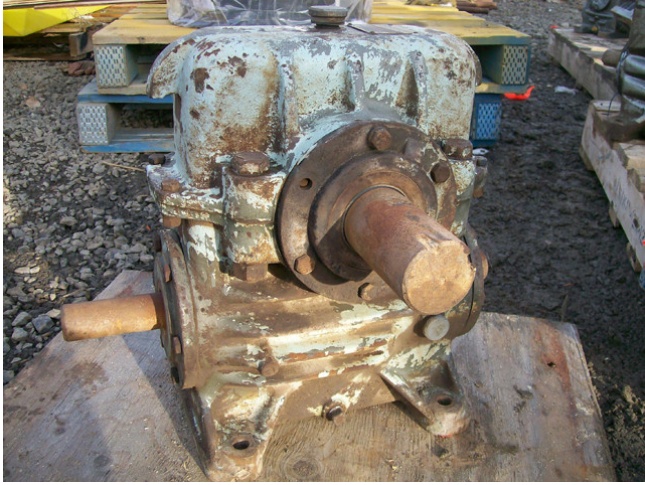

[Crofts Size 5 Right Angle Reducer. 30:1 Ratio.](#)

[Inventory ID #44999]

Crofts Size 5 Right Angle Reducer. 30:1 Ratio.