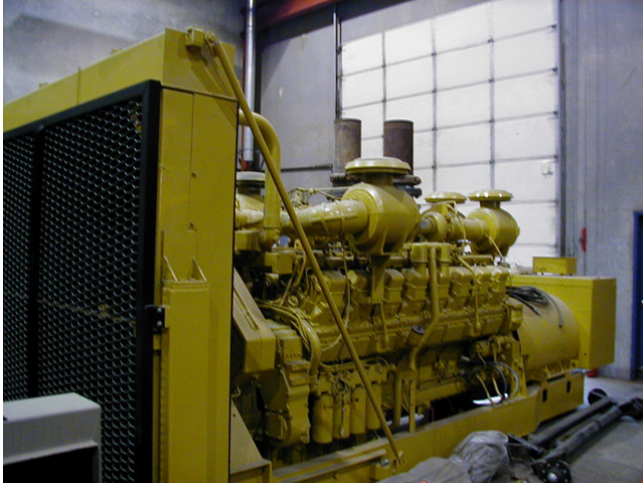

[Cat 1.3 Megawatt Generator. Model SR-4. Driven by 3516 Cat Engine.](#)

**[Inventory ID #42961]**

Cat 1.3 Megawatt Generator. Model SR-4. Driven by 3516 Cat Engine.