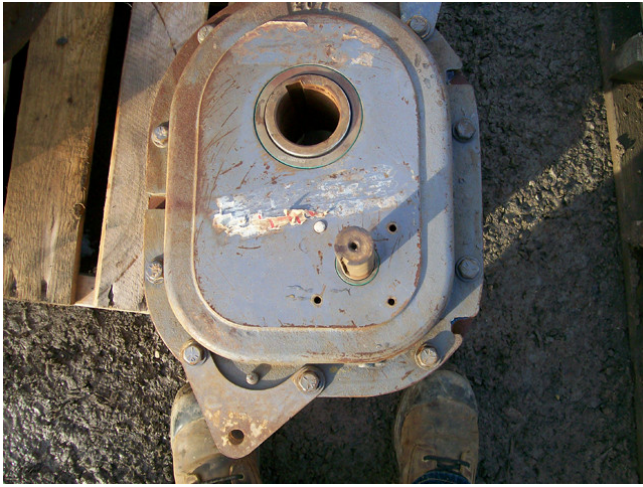

## [Browning C-207 Shaft Mount Reducer. 25:1 Ratio.](#)

**[Inventory ID #45013]**

- Browning Shaft Mount Reducer.
- C-207
- 25:1 Ratio.