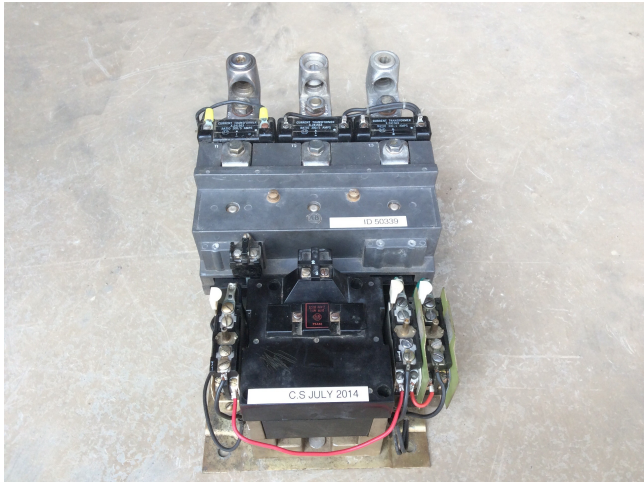

## Allen Bradley Size 5 Electric Starter [Inventory ID #50339]

- **120 Volt Coil.**
- **300/5 CTS.**
- **Good Condition and ready for service.**