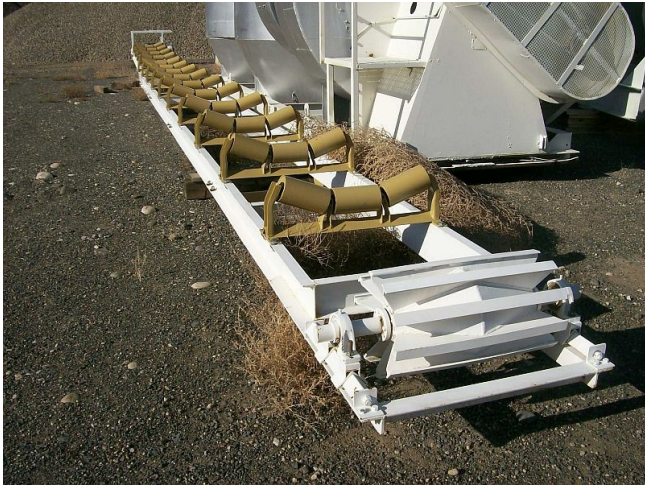

[24 in. x 63 ft. Channel Conveyor. Unit is in Excellent Condition.](#)
[Inventory ID #42421]

- Used Channel Conveyor.
- 24 in. x 63 ft. Long.
- Unit is in Excellent Condition.