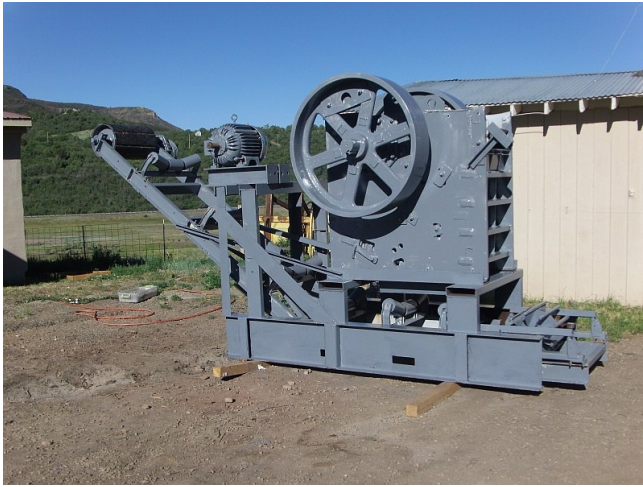

---

**[15 in. x 24 in. Austin Western Jaw Crusher for Sale](#)**  
**[Inventory ID #48149]**

- Driven by 40 HP electric motor.
- 24 in. discharge conveyor.
- 20 deg. troughing idlers.
- Rubber lagged head pulley.
- Winged tail pulley.
- Shaft mount reducer.
- All mounted on steel frame.