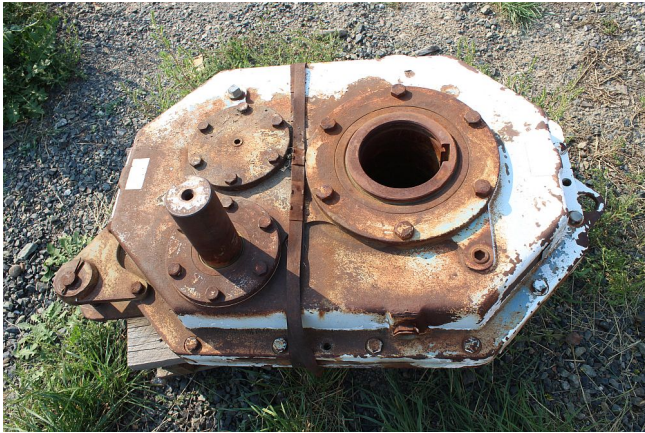

**[Inventory ID #287772]**

- Approx. Size 9
- Input Shaft: 2 7/16 in.
- Output Bore: 4 15/16 in.
- Location: Western Canada

View more [Shaft Mounted Reducers](#)