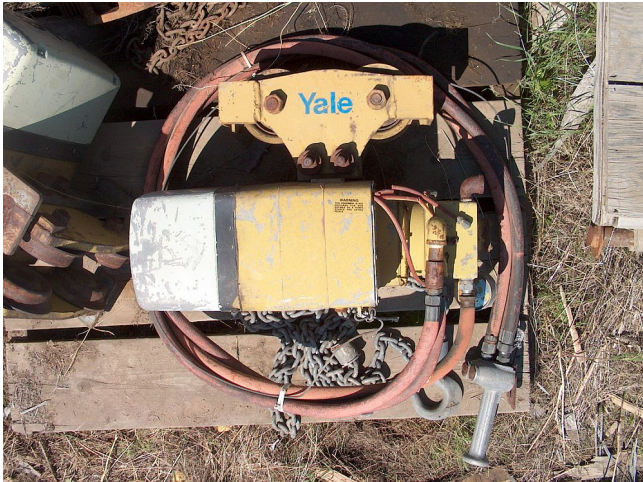

## Yale 1 Ton Air Power Hoists

**[Inventory ID #298995]**

- Model: KAL1-10PT13S1
- K Series
- Operating Pressure: 90 PSI
- Operating Volume: 40 CFM
- with Beam Trolley
- 6ft Control Line
- 10ft Lift
- 3 Units Available
- Location: Western Canada