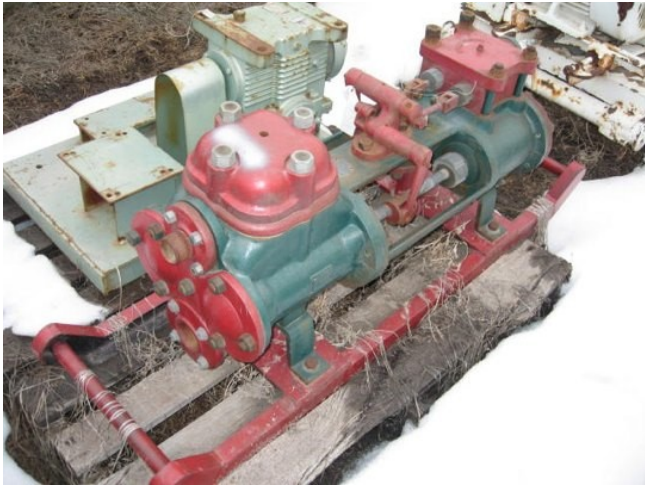

Worthington Piston Pump

[Inventory ID #84247]

- Air or steam operation.
- Please inquire for details.