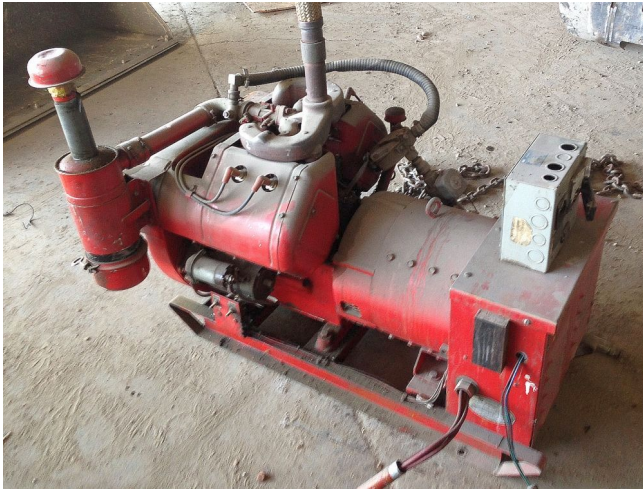

[Winpower 15 kW Gasoline Generator](#)

[Inventory ID #145850]

- Winpower 15 kW Gasoline Generator.
 - Standby: 17.5 kW.
 - Continuous duty: 15 kW.
 - 120/208V.
 - 1,800 rpm.
 - 3 phase.
 - Hours: 431.
 - Equipped with:
 - Wisconsin air cooled engine.
 - Model: VG4D.
 - Spec. no: 318349.
 - Made in USA.