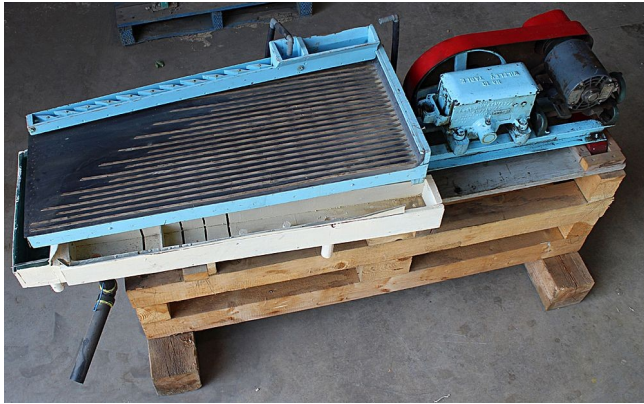

[Wilfley 13A Concentrating Table](#) [Inventory ID #103878]

Manufacturer: WILFLEY

- Belt driven by a ¼ hp electric motor.
 - 115V.
 - 60 Hz.
 - 1725 rpm.
- Complete with a manual vari-speed.
- Mounted on wood frame constructed of 4 x 4 lumber.
- Comes with a second deck.
- In good operating condition.