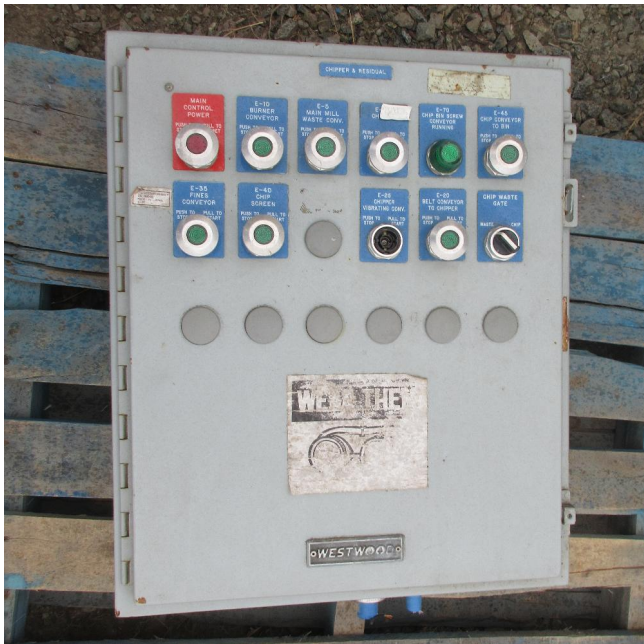

Westwood Electrical Junction Box [Inventory ID #1466950]

Westwood Electrical Junction Box

- Make: Westwood Electrical
 - Type: Junction Box
 - Condition: Used Condition
 - (8) Green A/B Push/Pull Start Buttons
 - (1) Red A/B Push/Pull Stop Button
 - (1) Green A/B Indicator Light
 - (1) Off/On A/B Rotator Switch
-
- Overall Dimensions:
 - Length: 24in
 - Width: 20in
 - Depth: 10in
-
- Location: Savona, British Columbia, Canada