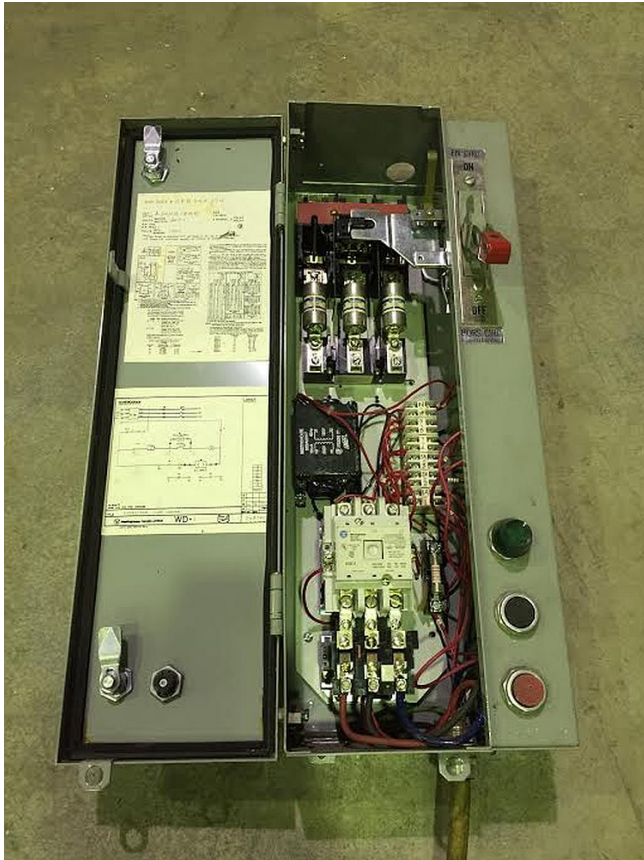

Westinghouse Size 2 Electric Starter

[Inventory ID #142481]

Manufacturer: WESTINGHOUSE

- 120V coil.
- 100VA control transformer.
- Start/stop.
- Combination can be fusible.

Please contact us for more information.