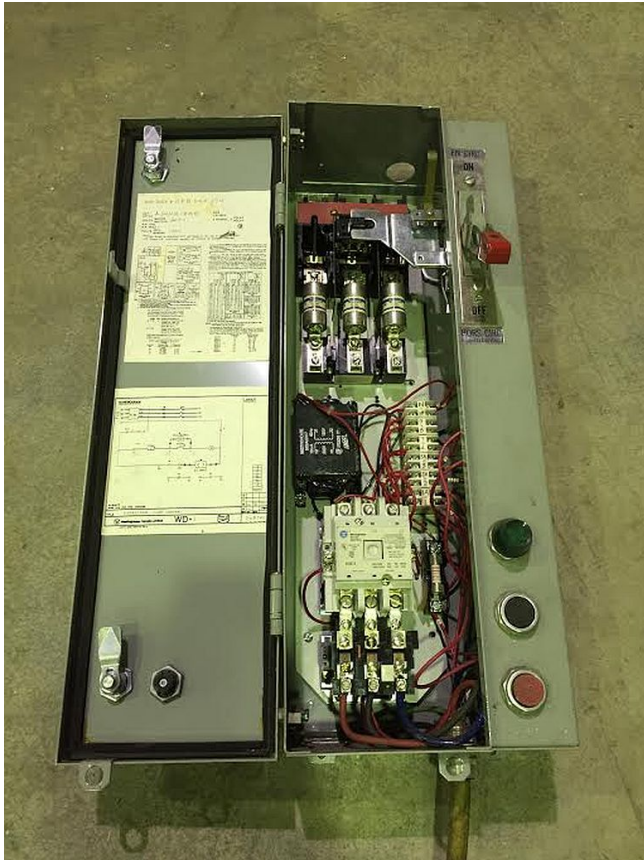

[Westinghouse Size 2 Electric Starter](#)
[Inventory ID #142481]

Manufacturer: WESTINGHOUSE

- 120V coil.
- 100VA control transformer.
- Start/stop.
- Combination can be fusible.

Please contact us for more information.