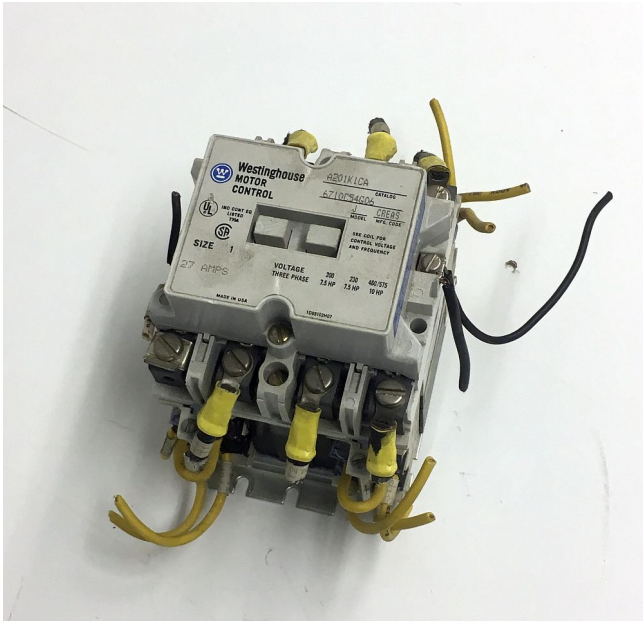

## Westinghouse Model J Size 1 Motor Starter

**[Inventory ID #172774]**

- 200 - 600 VAC
- 7.5 HP - 10 HP
- 27 Amps Max
- Cat #: A201K1CA
- 120 VAC Coil
- Quantity 1

View More [Size 1 Motor Starters](#)