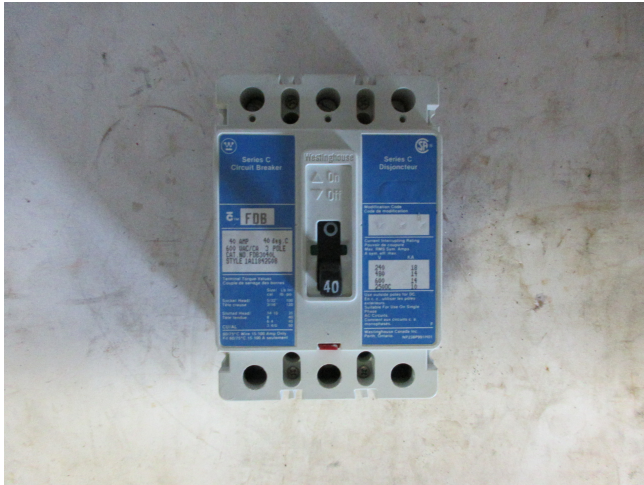

[Westinghouse 40A Breaker](#)
[Inventory ID #1352797]

Westinghouse Breaker

40A

3 Pole

FDB

Series C

15-100A Only