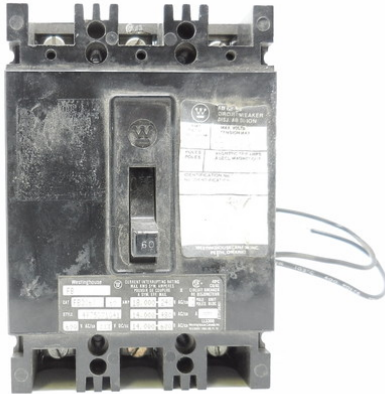

[Westinghouse 3 Pole 60 Amp Breaker](#)
[Inventory ID #339320]

Style= FB3060

240 TO 600 Vac

Interrupting Rating:

18000 @ 240 VAC

14000 @ 480 VAC

14000 @ 600 VAC