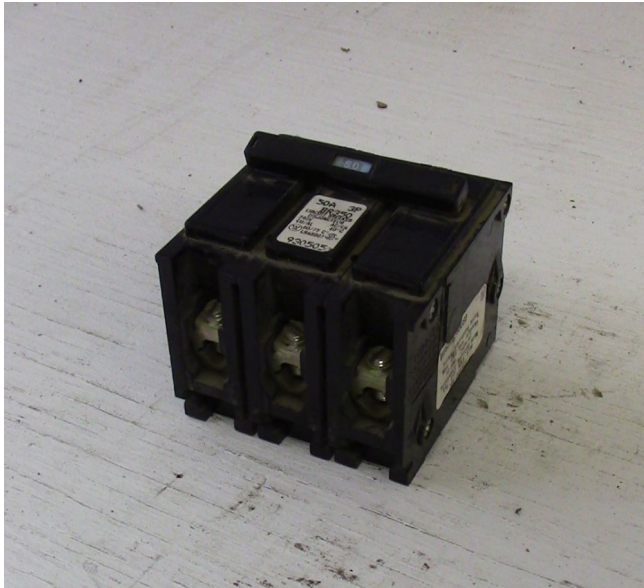

[Westinghouse 3 Pole 50 Amp Push-in Breaker](#) [Inventory ID #162683]

Manufacturer: WESTINGHOUSE

- 120-240 VAC
- 3 Phase
- Cat #: BR350
- Quantity 6

View More [50 Amp Breakers](#)