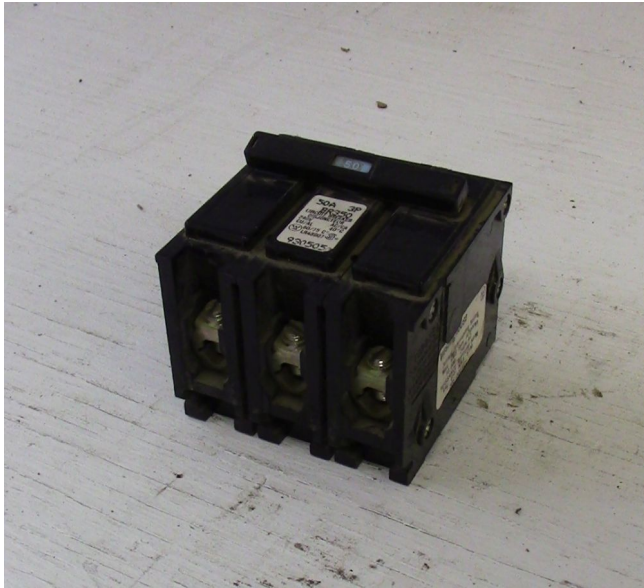

[Westinghouse 3 Pole 50 Amp Push-in Breaker](#)  
**[Inventory ID #162683]**

**Manufacturer: WESTINGHOUSE**

- 120-240 VAC
- 3 Phase
- Cat #: BR350
- Quantity 6

View More [50 Amp Breakers](#)