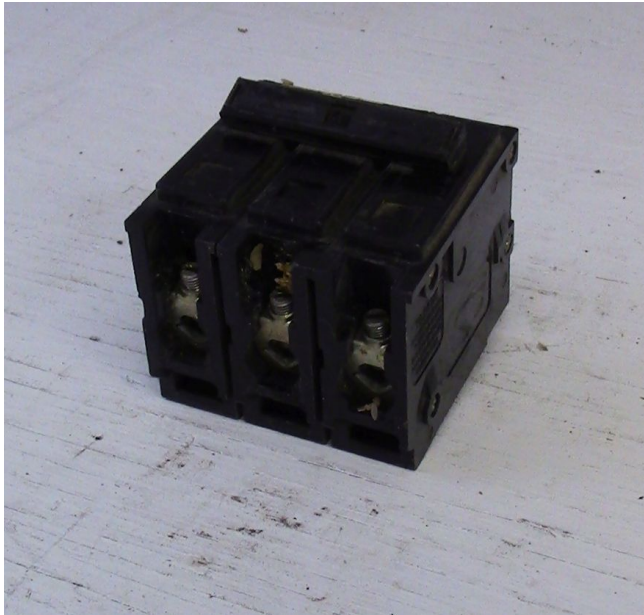

[Westinghouse 3 Pole 50 Amp Bolt-on Breaker](#)
[Inventory ID #162668]

Manufacturer: WESTINGHOUSE

- 120-240 VAC
- 3 Phase
- Cat #: BAB3050H
- Type: HACR
- Bolt-on
- Quantity 5

View More [50 Amp Breakers](#)