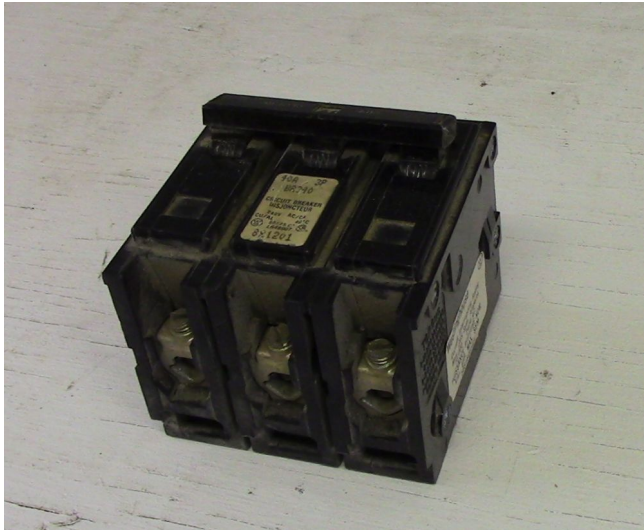

[Westinghouse 3 Pole 40 Amp Push-in Breaker](#)
[Inventory ID #165445]

Manufacturer: WESTINGHOUSE

- 240 VAC
- 3 Pole
- Type: BR340
- Push-in
- Quantity 1

View More [40 Amp Breakers](#)