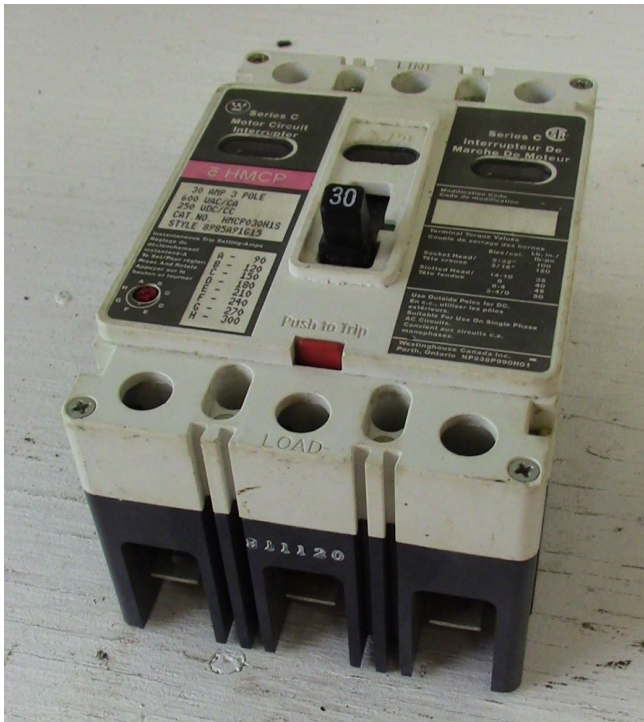

[Westinghouse 3 Pole 30 Amp HMCP Breaker](#)  
**[Inventory ID #161964]**

**Manufacturer: WESTINGHOUSE**

- 600 VAC
- 250 VDC
- 3 Phase
- Cat #: HMCP030H1S
- Style #: 8985A91G15
- Trip Setting 90 Amp - 300 Amp
- Contacts Viewing Window
- Quantity 4

View More [30 Amp Breakers](#)