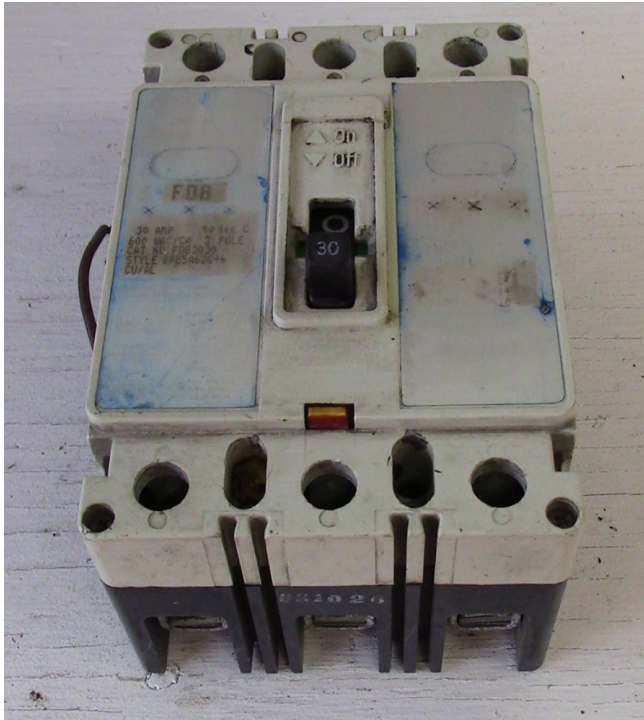

[Westinghouse 3 Pole 30 Amp FDB Breaker](#) [Inventory ID #161930]

Manufacturer: WESTINGHOUSE

- 240-600 VAC
- 250 VDC
- 3 Phase
- Cat #: FDB3030
- Style #: 8985A62G46
- Quantity 1

View More [30 Amp Breakers](#)