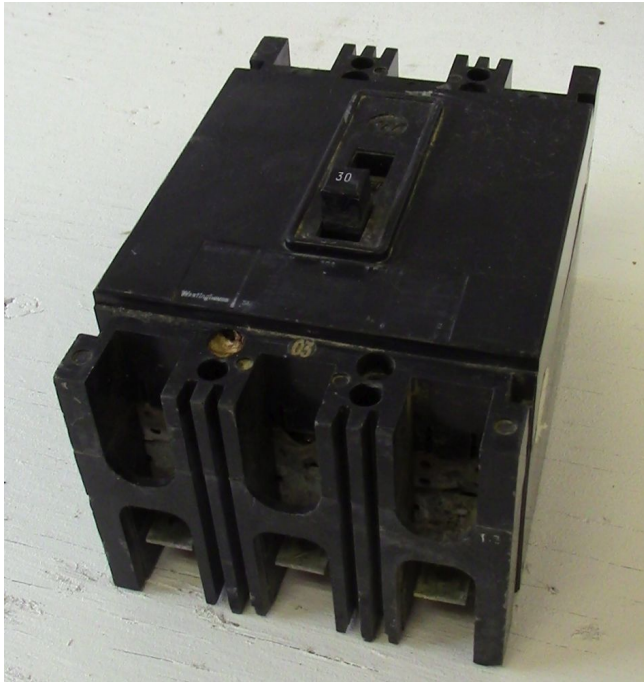

[Westinghouse 3 Pole 30 Amp FB Breaker](#)

[Inventory ID #161978]

Manufacturer: WESTINGHOUSE

- 240-600 VAC
- 3 Phase
- Cat #: FB3030L
- Style #: 4992D46G37
- Quantity 2

View More [30 Amp Breakers](#)