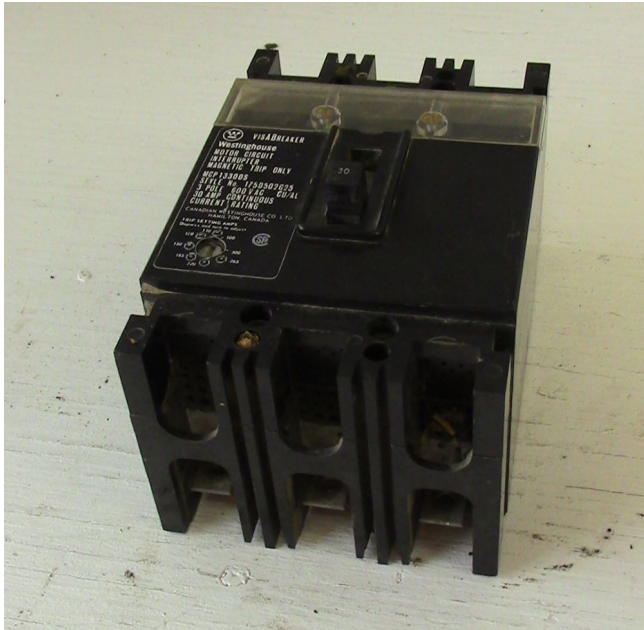

[Westinghouse 3 Pole 30 Amp Breaker](#) [Inventory ID #161957]

Manufacturer: WESTINGHOUSE

- 600 VAC
- 3 Phase
- Cat #: MCP13300S
- Style #: 175D502G25
- Trip Setting 110 Amp - 300 Amp
- Quantity 4

View More [30 Amp Breakers](#)