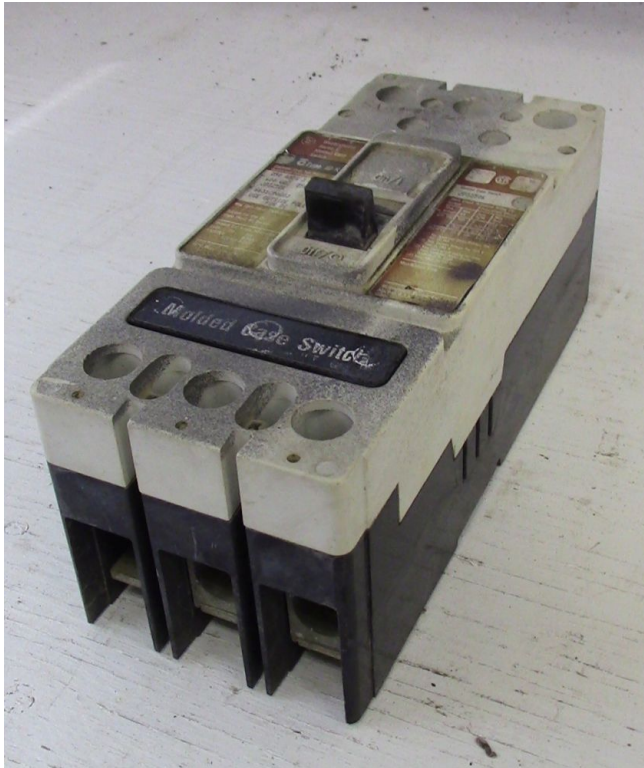

[Westinghouse 3 Pole 250 Amp JDK Breaker](#)
[Inventory ID #162875]

Manufacturer: WESTINGHOUSE

- 600 VAC
- 250 VDC
- 3 Phase
- Cat #: JD3250K
- Style #: 6631C90G03
- Quantity 1

View More [250 Amp Breakers](#)