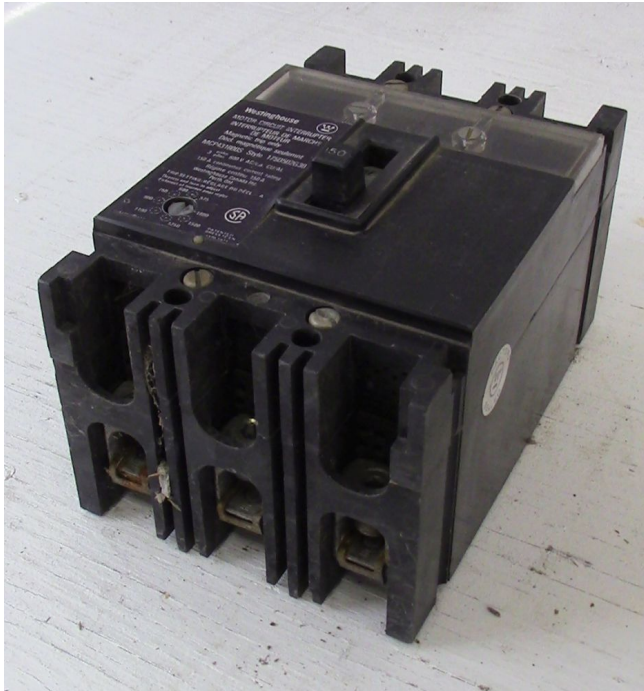

[Westinghouse 3 Pole 150 Amp MCP Breaker](#) [Inventory ID #162581]

Manufacturer: WESTINGHOUSE

- 600 VAC
- 3 Phase
- Cat #: MCP431800S
- Style #: 175D502G30
- Trip Settings: 575 Amp - 1800 Amp
- Contacts Viewing Window
- Quantity 1

View More [150 Amp Breakers](#)