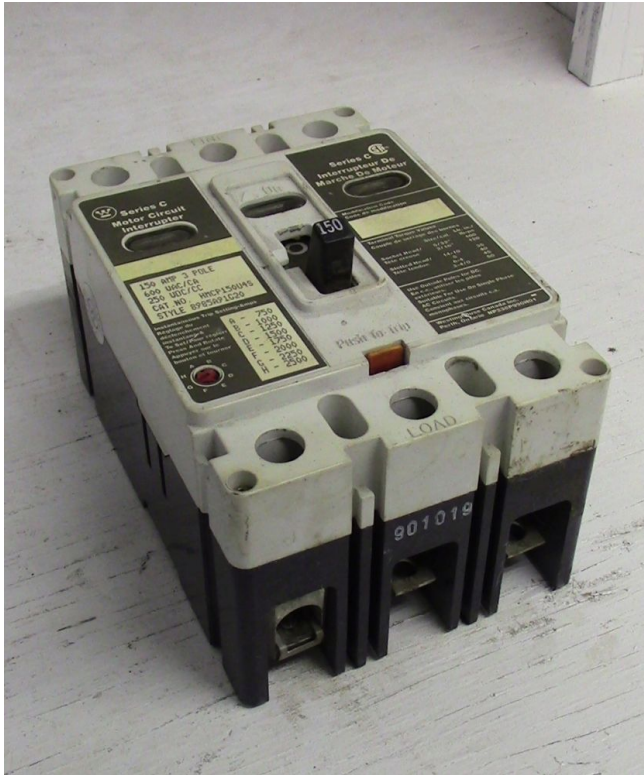

Westinghouse 3 Pole 150 Amp HMCP Breaker [Inventory ID #164095]

Manufacturer: WESTINGHOUSE

- 600 VAC
- 250 VDC
- 3 Phase
- Cat #: HMCP150U4S
- Style #: 8985A91G20
- Instantaneous Trip Settings: 750 Amp - 2500 Amp
- Quantity 3

View More [150 Amp Breakers](#)