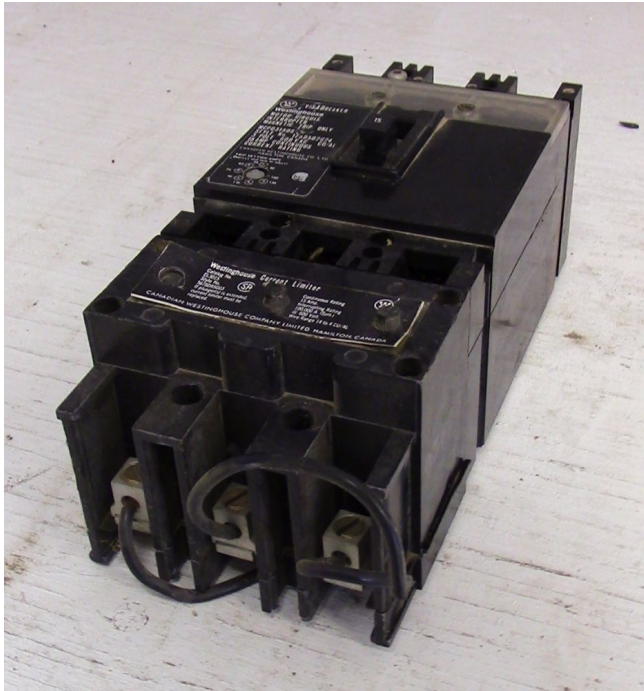

## [Westinghouse 3 Pole 15 Amp MCP Breaker](#)

[Inventory ID #163498]

Manufacturer: WESTINGHOUSE

- 600 VAC
- Cat #: MCP03150S
- Style #: 175D502G24
- Magnetic Trip Settings: 50 Amp - 150 Amp
- Contacts Viewing Window
- Current limiter Included
- Quantity 4

View more [15 Amp Breakers](#)