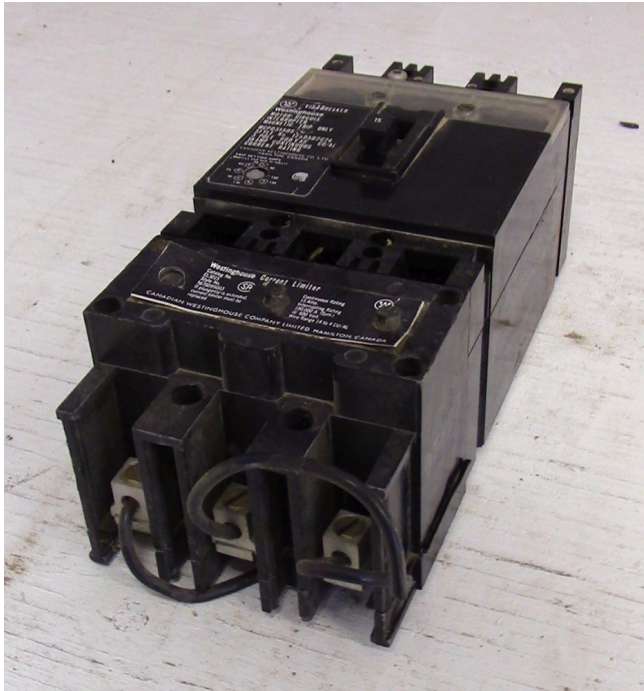

Westinghouse 3 Pole 15 Amp MCP Breaker [Inventory ID #163498]

Manufacturer: WESTINGHOUSE

- 600 VAC
- Cat #: MCP03150S
- Style #: 175D502G24
- Magnetic Trip Settings: 50 Amp - 150 Amp
- Contacts Viewing Window
- Current limiter Included
- Quantity 4

View more [15 Amp Breakers](#)