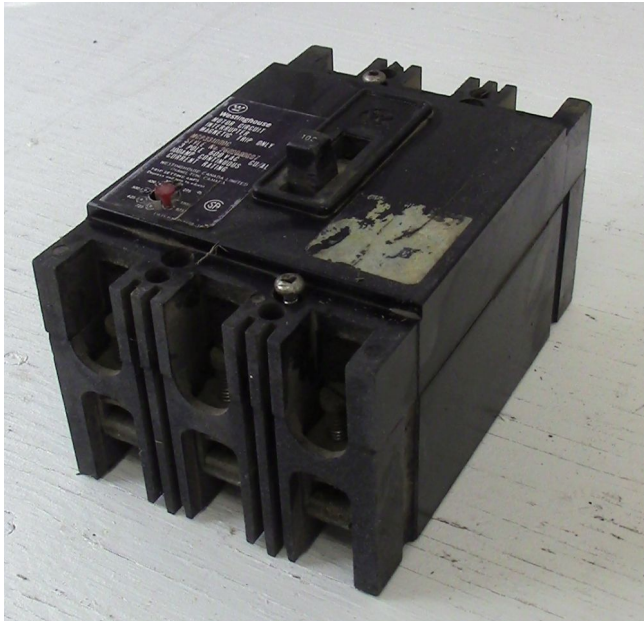

[Westinghouse 3 Pole 100 Amp MCP Breaker](#)
[Inventory ID #162573]

Manufacturer: WESTINGHOUSE

- 600 VAC
- 3 Phase
- Cat #: MCP331000C
- Trip Settings: 275 Amp - 1000 Amp
- Quantity 2

View More [100 Amp Breakers](#)