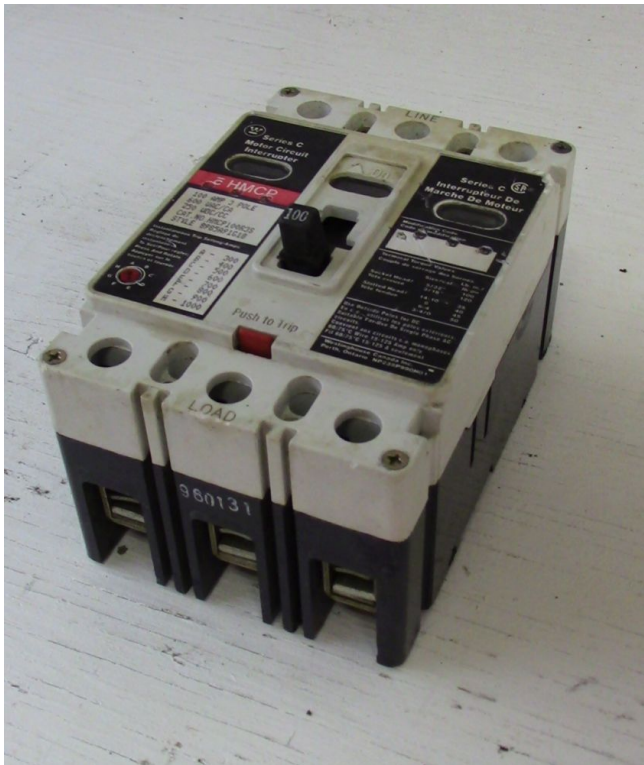

Westinghouse 3 Pole 100 Amp HMCP Breaker

[Inventory ID #162259]

- 600 VAC
- 250 VDC
- 3 Phase
- Cat #: HMCP100R3S
- Style #: 8985A91G18
- Instantaneous Trip Settings: 300 Amp - 1000 Amp
- Series C
- Quantity 7

View More [100 Amp Breakers](#)