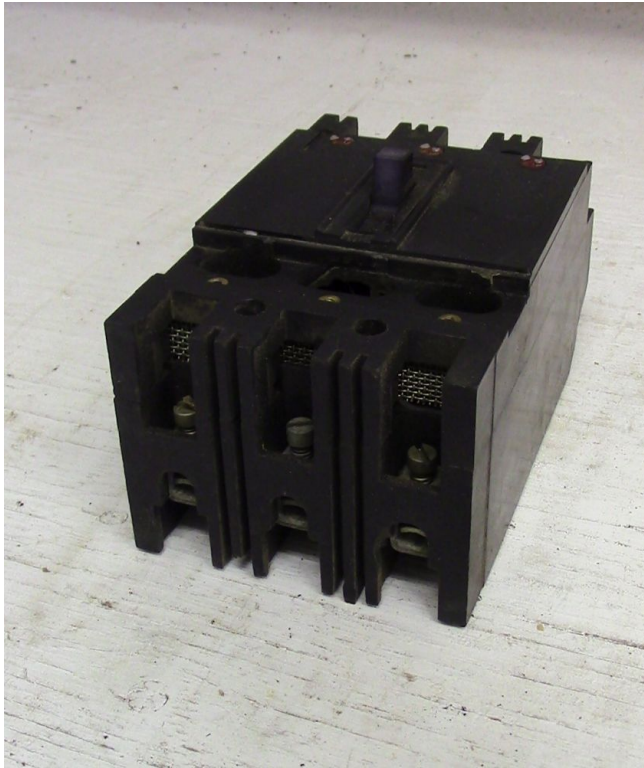

[Westinghouse 3 Pole 10 Amp FA Breaker](#)  
**[Inventory ID #163603]**

**Manufacturer: WESTINGHOUSE**

- 600 VAC
- 3 Phase
- Cat #: FA2080SM
- Style #: 5030521G0S
- Adjustable Magnetic Trip Settings: 32 Amp - 80 Amp
- Quantity 1

View More [10 Amp Breakers](#)