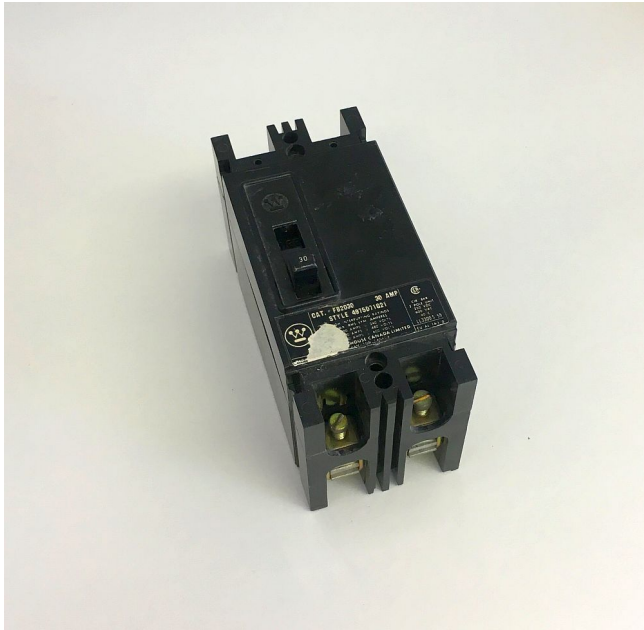

[Westinghouse 2 Pole 30 Amp FB Breaker](#)
[Inventory ID #191566]

Manufacturer: WESTINGHOUSE

- 600 VAC Max
- 250 VDC
- 2 Pole
- Cat #: FB2030
- Quantity 2

View More [2 Pole 30 Amp Breakers](#)